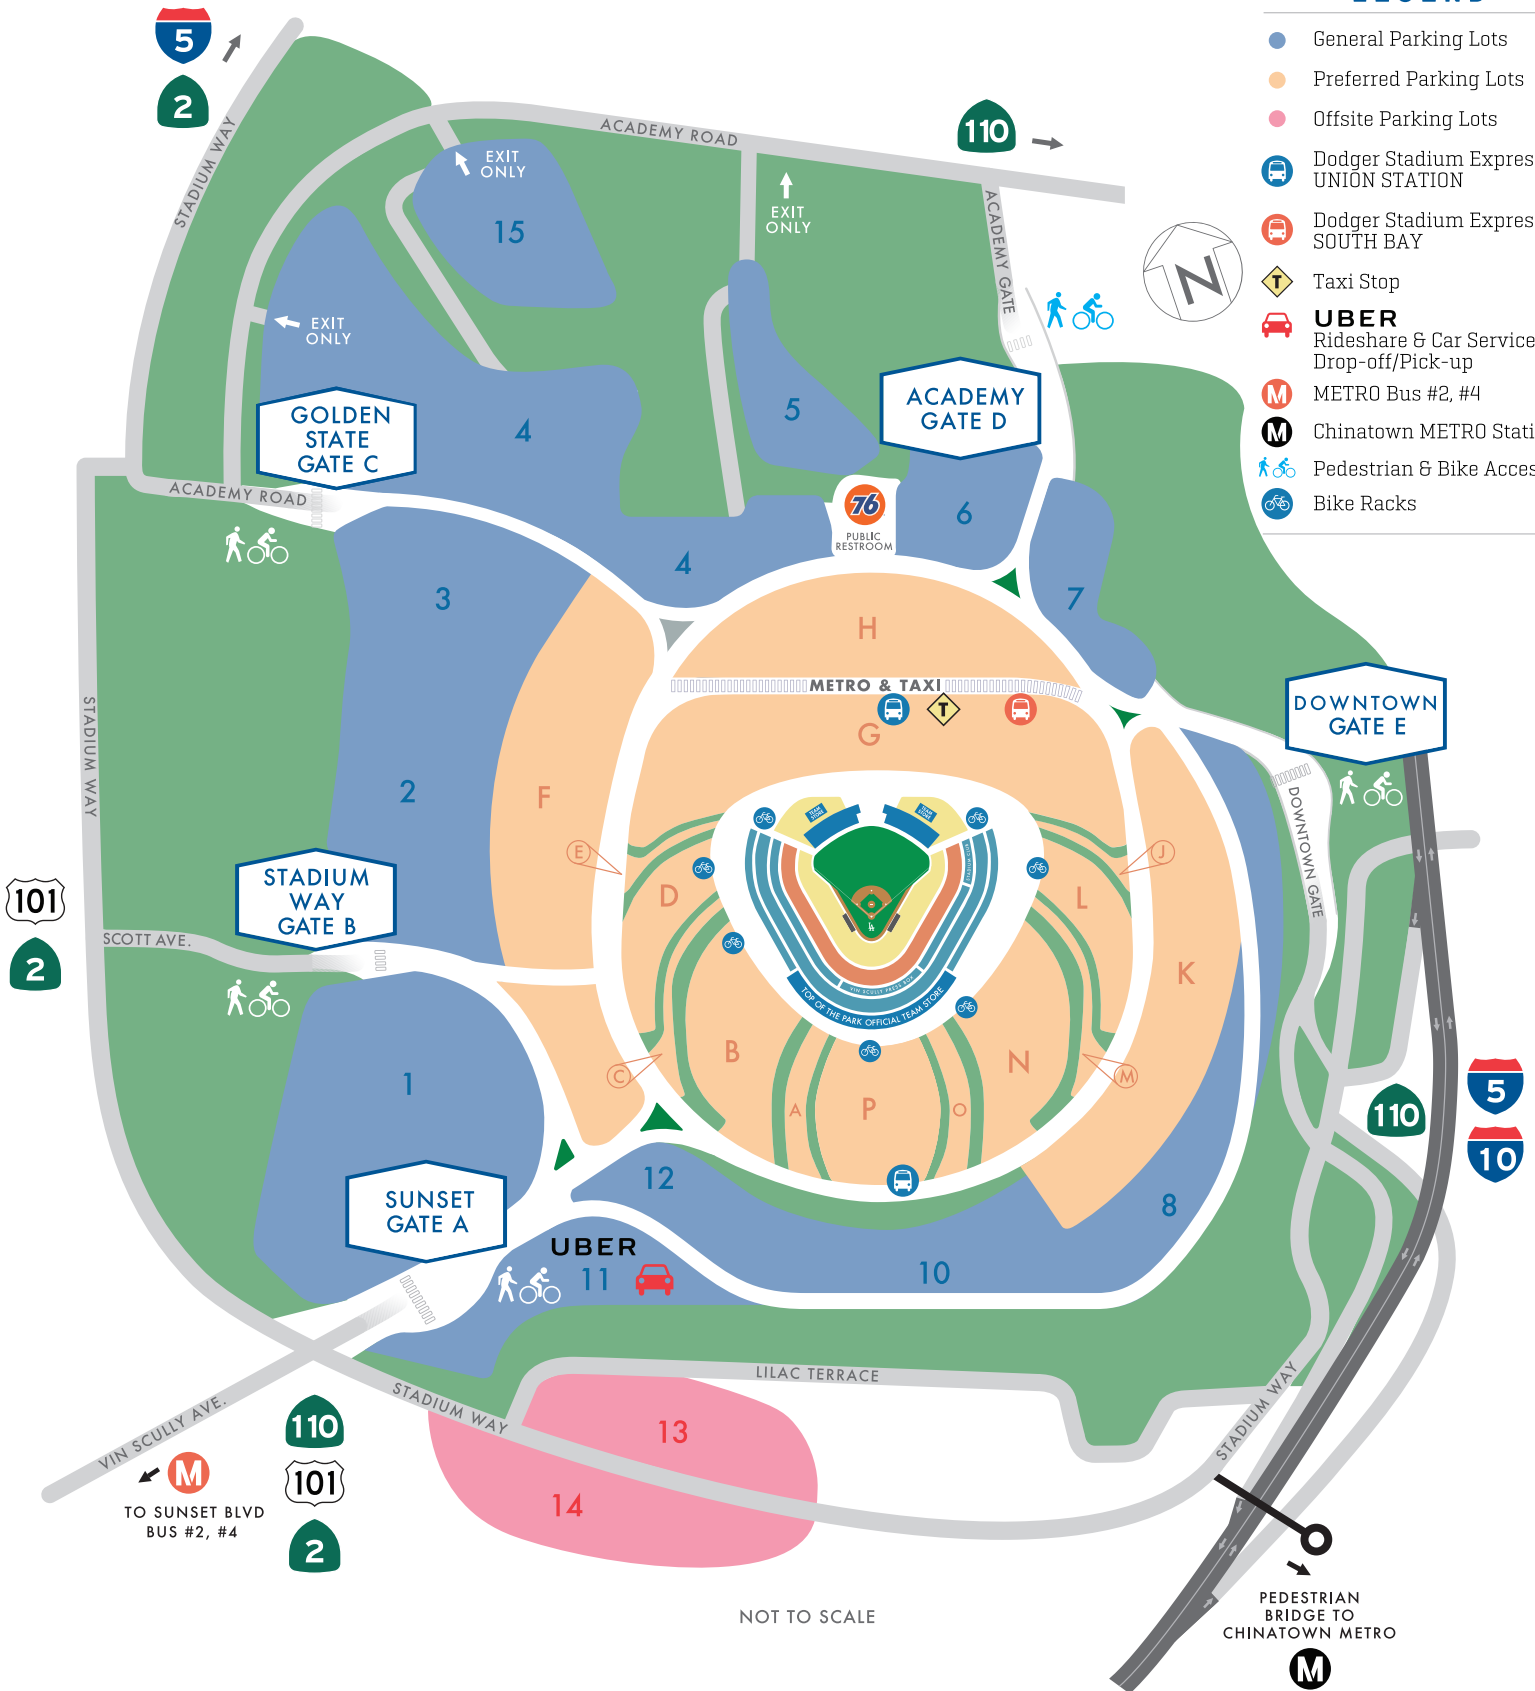

LEGEND

- General Parking Lots
- Preferred Parking Lots
- Offsite Parking Lots
- Dodger Stadium Express UNION STATION
- Dodger Stadium Express SOUTH BAY
- Taxi Stop
- UBER**
Rideshare & Car Services
Drop-off/Pick-up
- METRO Bus #2, #4
- Chinatown METRO Station
- Pedestrian & Bike Access
- Bike Racks

NOT TO SCALE

PEDESTRIAN
BRIDGE TO
CHINATOWN METRO